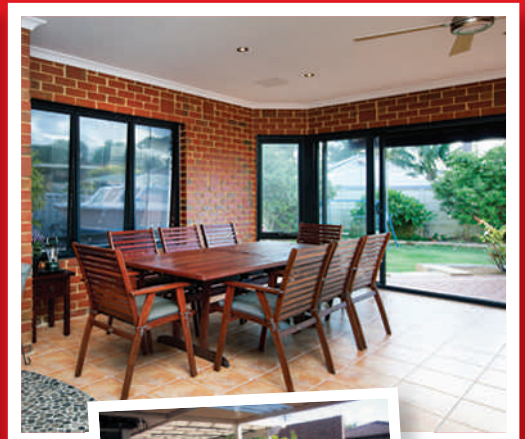

Before

Some of our quality home improvements - finalists in the 2011 Master Builders Awards

At Summit Home Improvements, we don't just renovate your home, we transform it. Our award winning designers will listen to what you want to achieve and give you valuable advice on how to maximise your budget and space, because we believe renovating should add value to your home not stress to your life.

Call us now on 9333 0808 for a FREE design consultation or visit www.summithomeimprovements.com.au